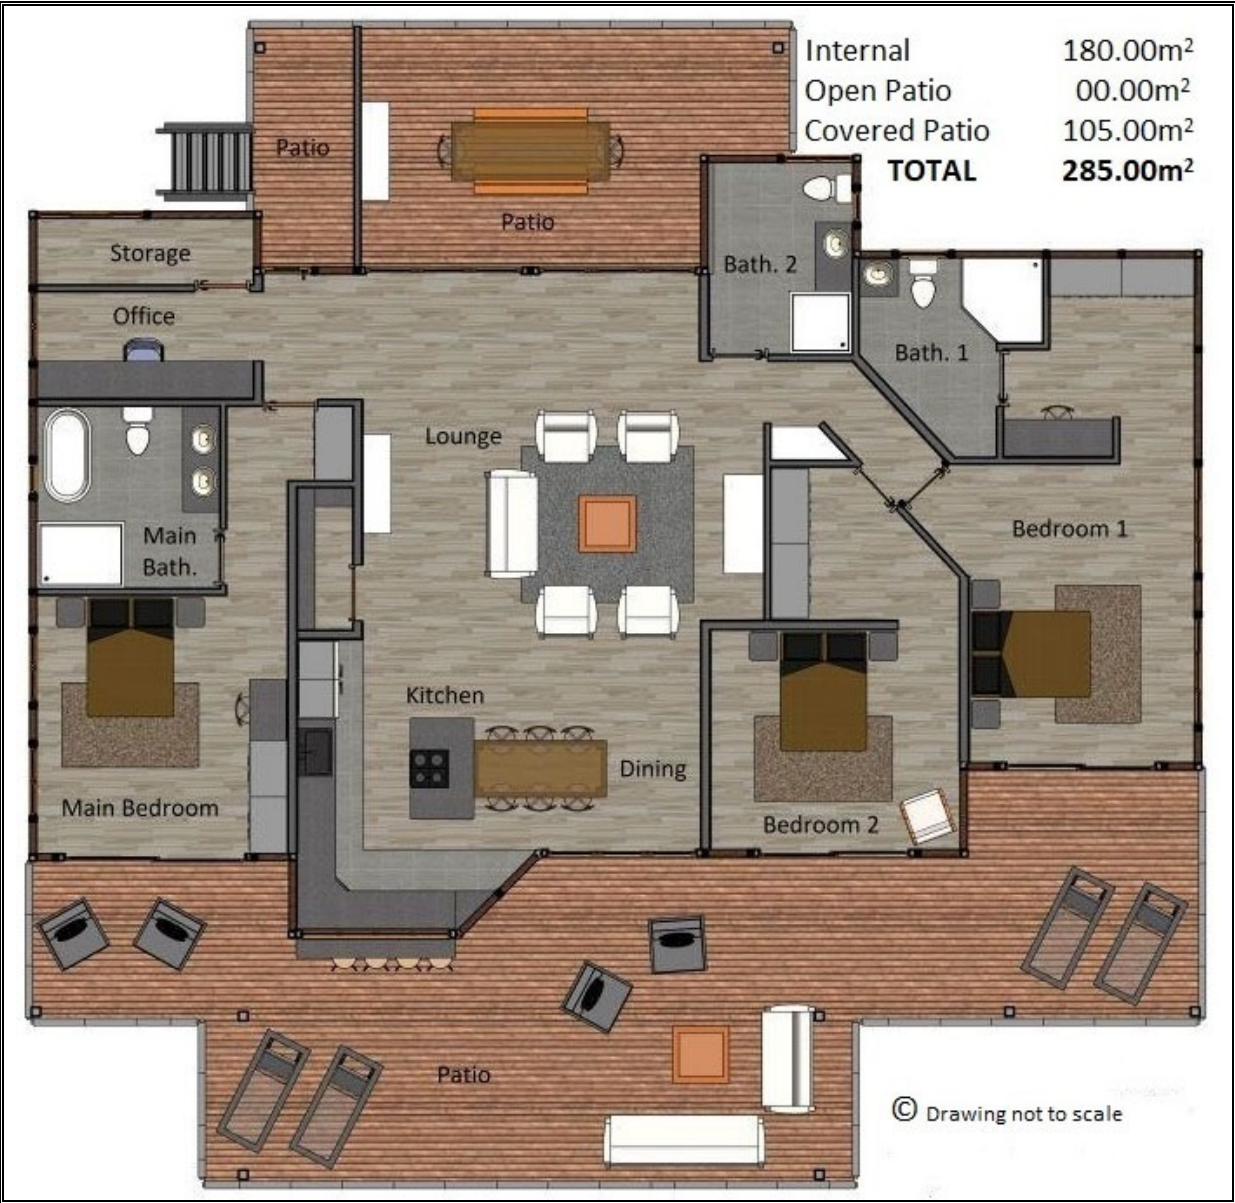

House Types

A1

House Types

A2

Internal	178.44m ²
Open Patio	25.29m ²
Covered Patio	50.37m ²
TOTAL	254.10m²

© Drawing not to scale

House Types

B

House Types

House Types

D

House Types

E