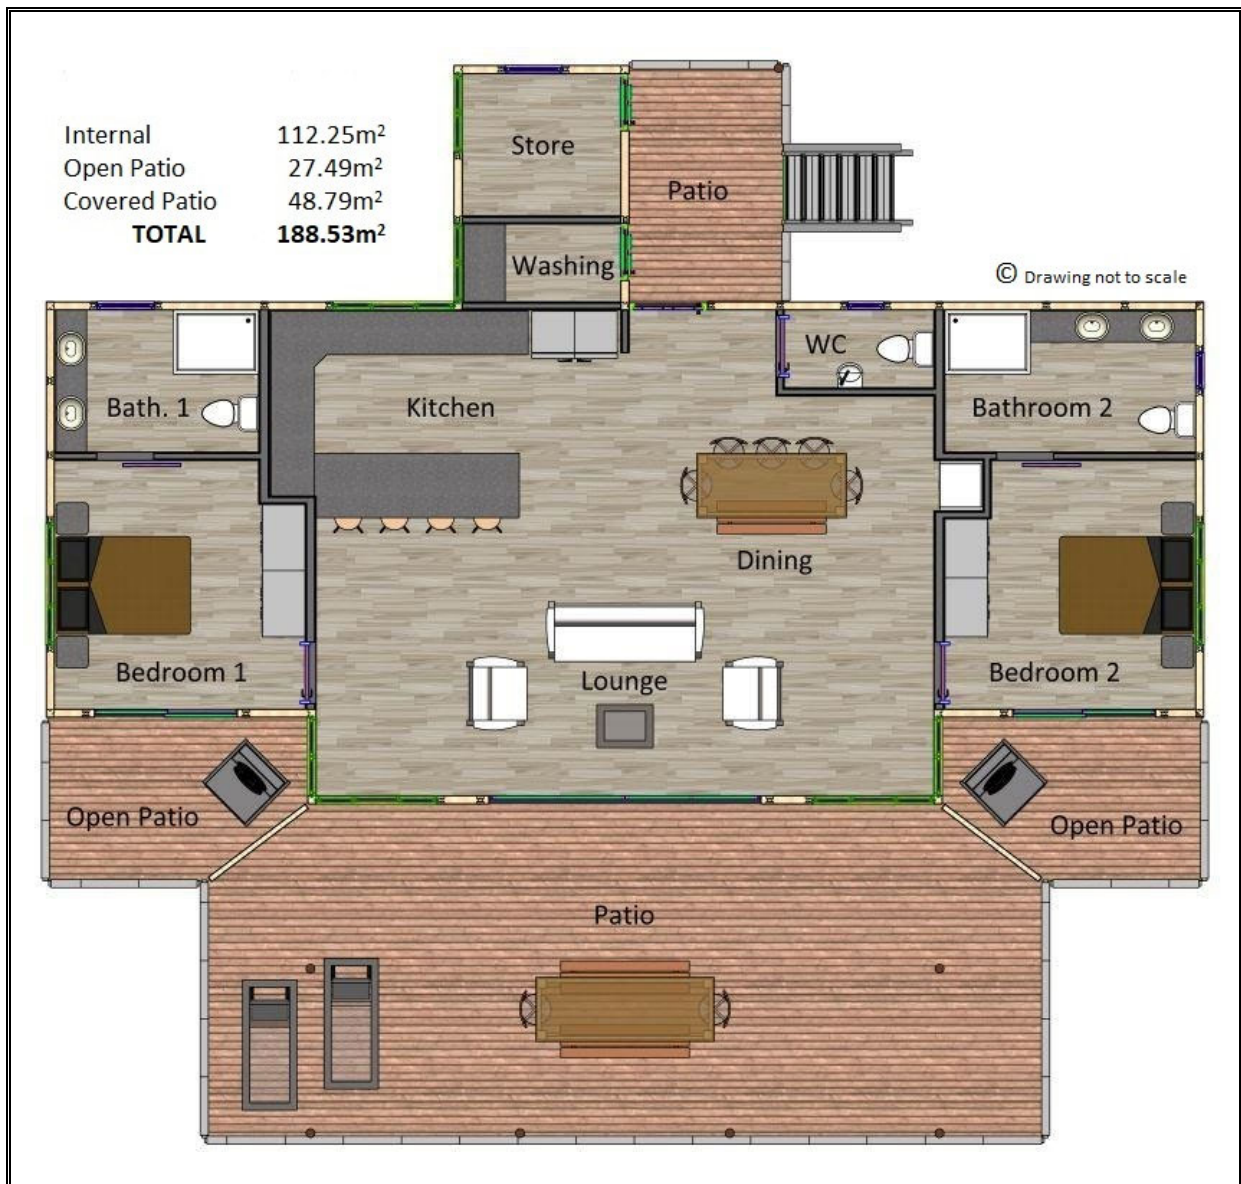

House Types

A1

House Types

A2

Internal	178.44m ²
Open Patio	25.29m ²
Covered Patio	50.37m ²
TOTAL	254.10m²

© Drawing not to scale

House Types

B

House Types

House Types

D

House Types

E