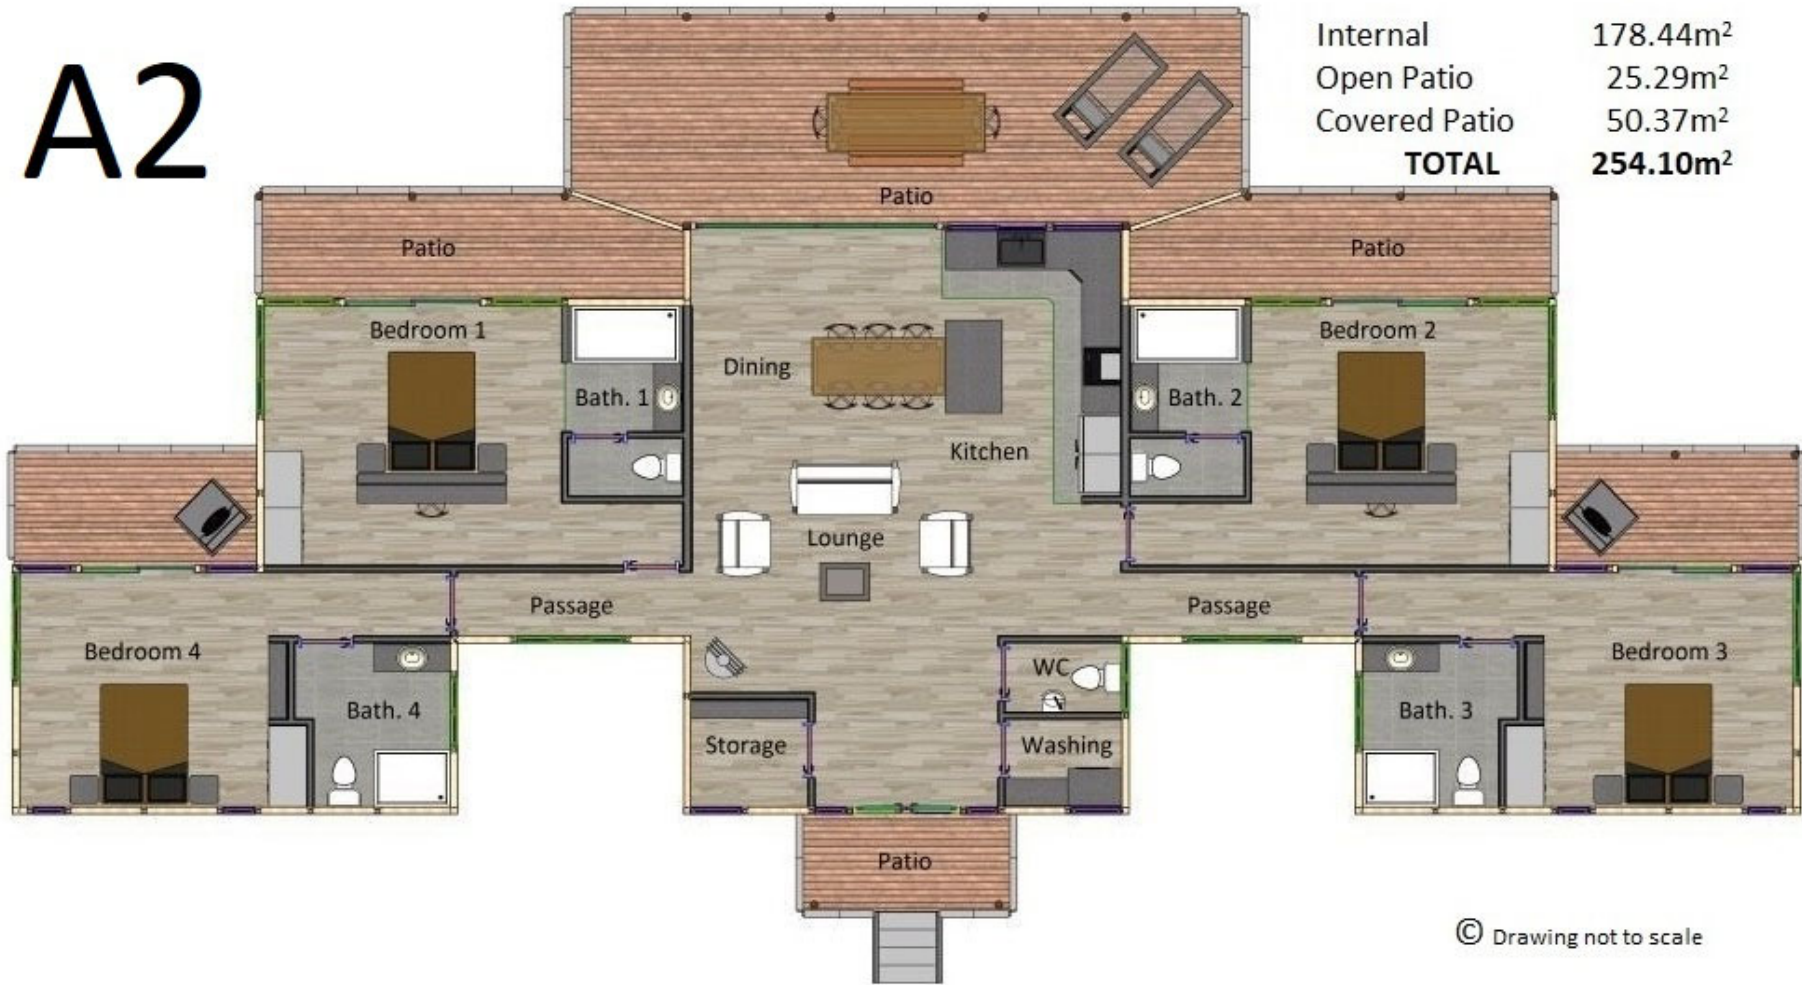

House Types

A1

House Types

A2

Internal	178.44m ²
Open Patio	25.29m ²
Covered Patio	50.37m ²
TOTAL	254.10m²

© Drawing not to scale

House Types

B

House Types

House Types

D

House Types

E